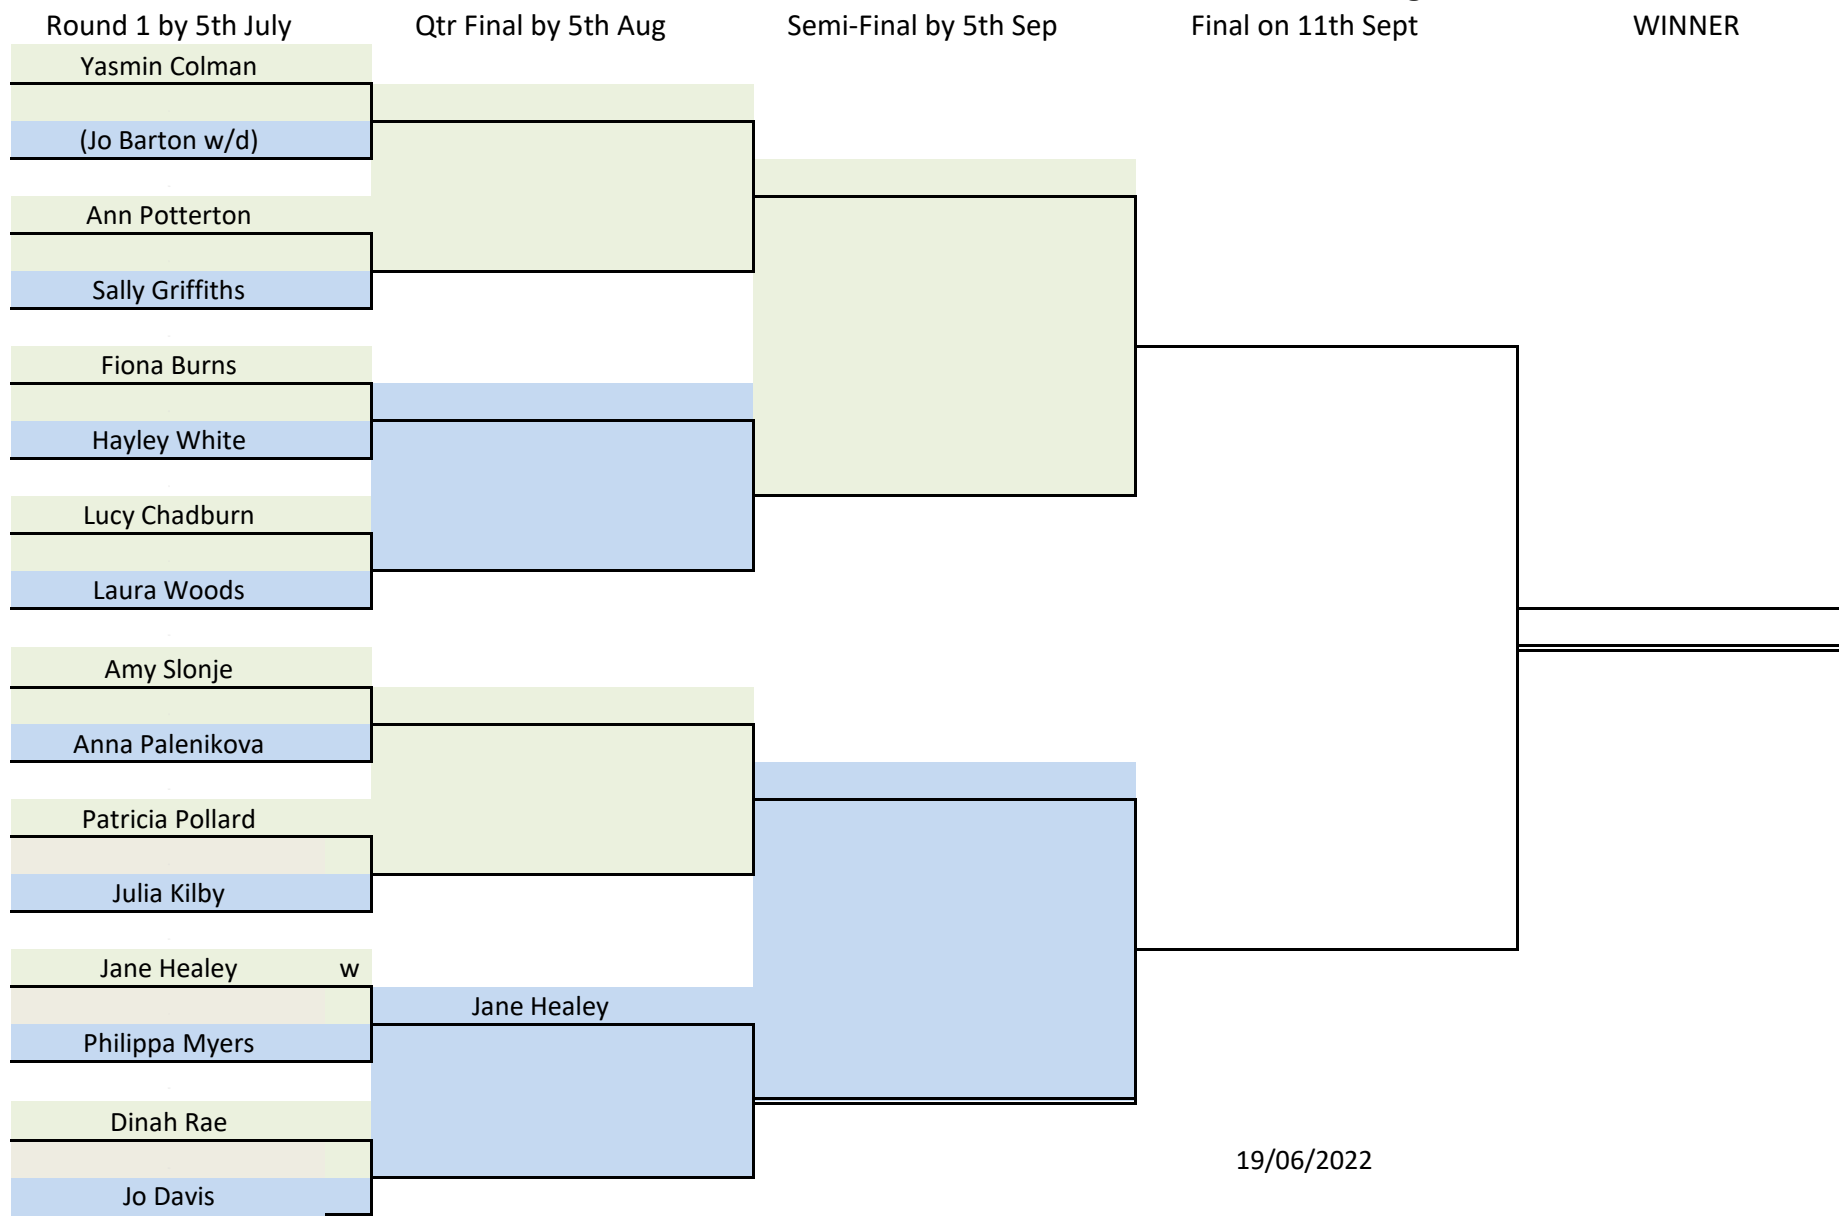

Hove Park Club Tournament 2022

Ladies Singles

19/06/2022