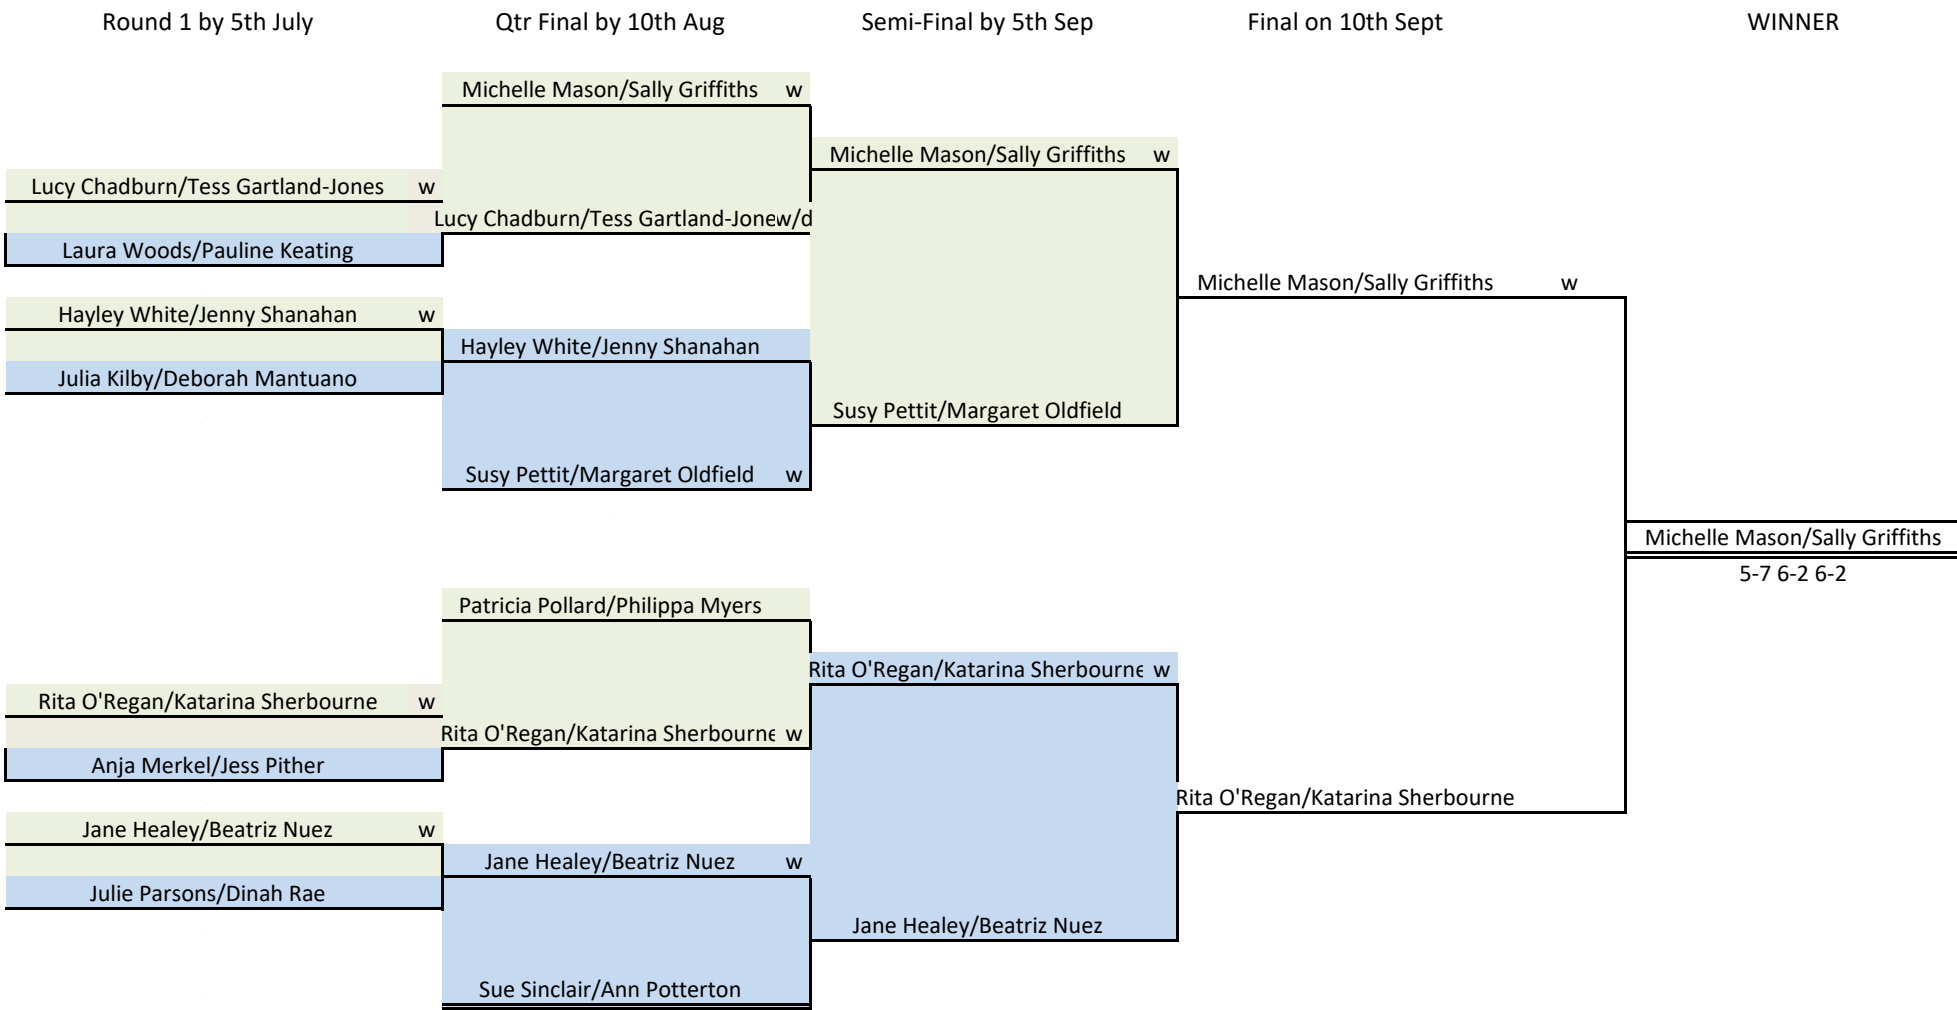

Hove Park Club Tournament 2023

Ladies Doubles

10/09/2023