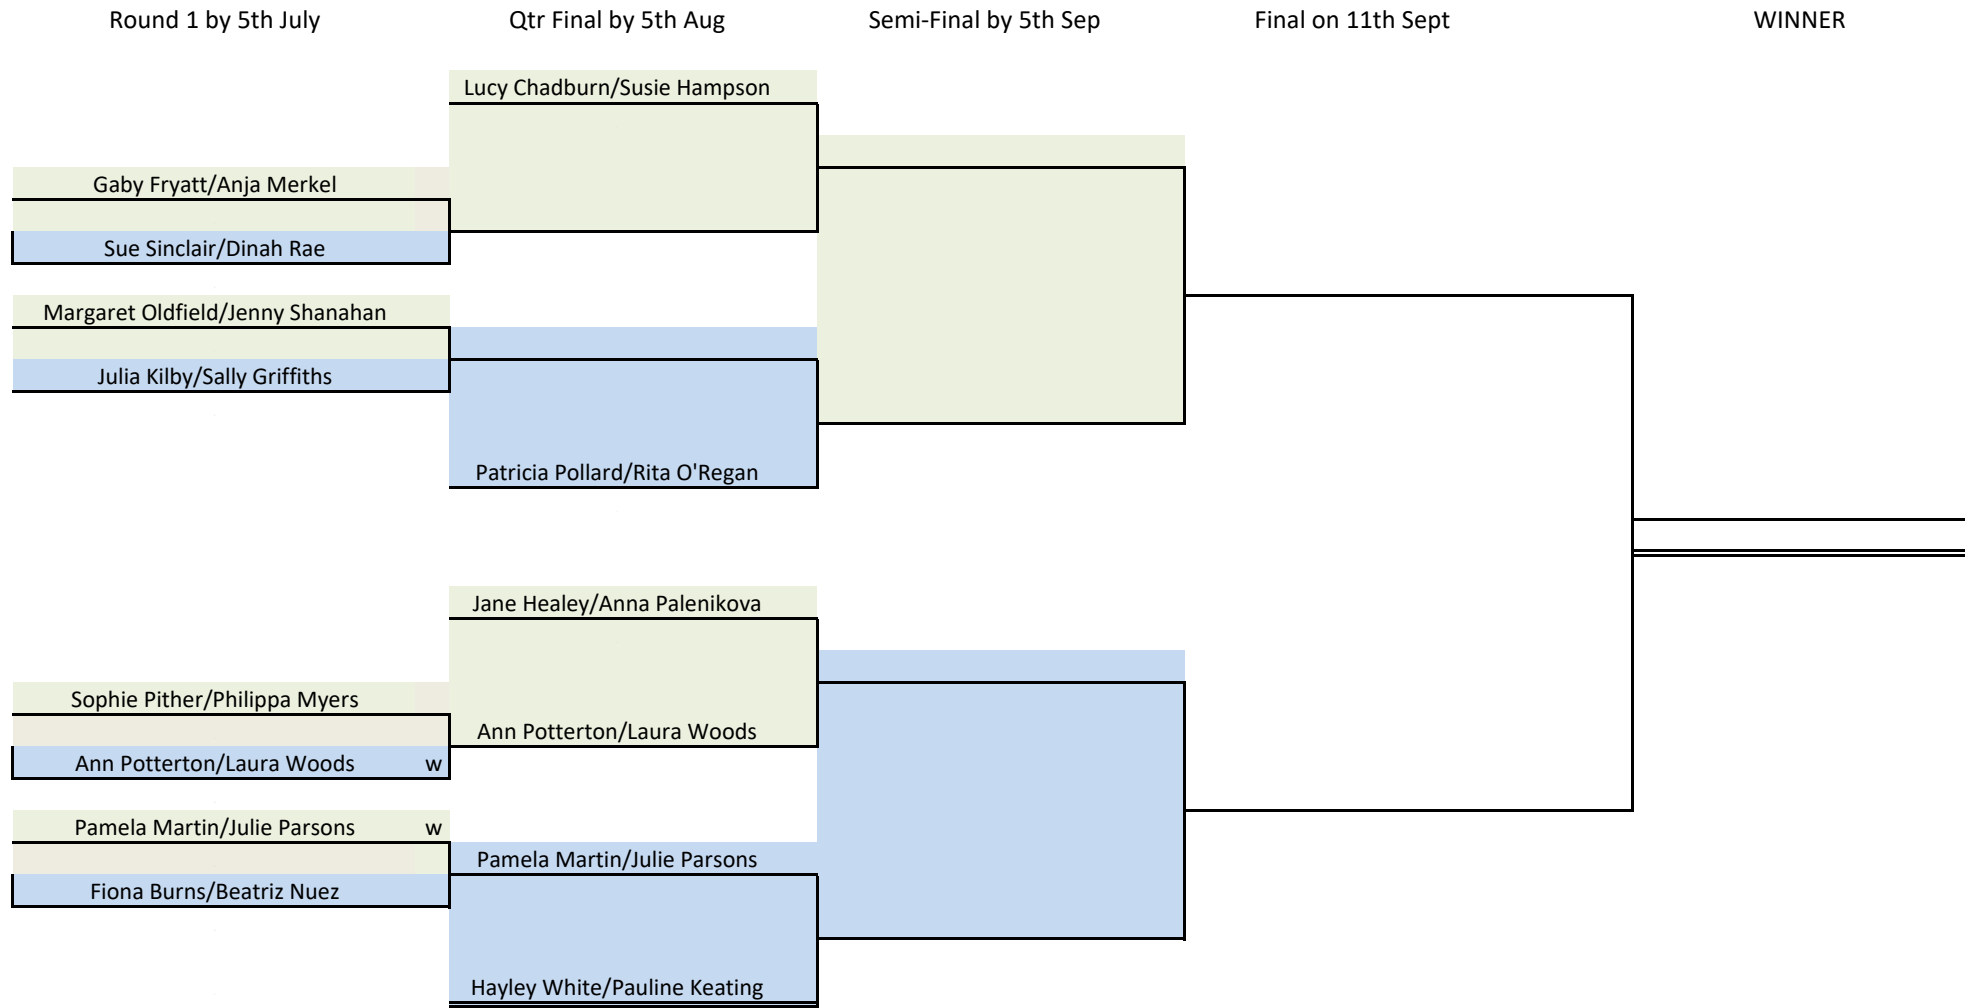

Hove Park Club Tournament 2022

Ladies Doubles

20/06/2022