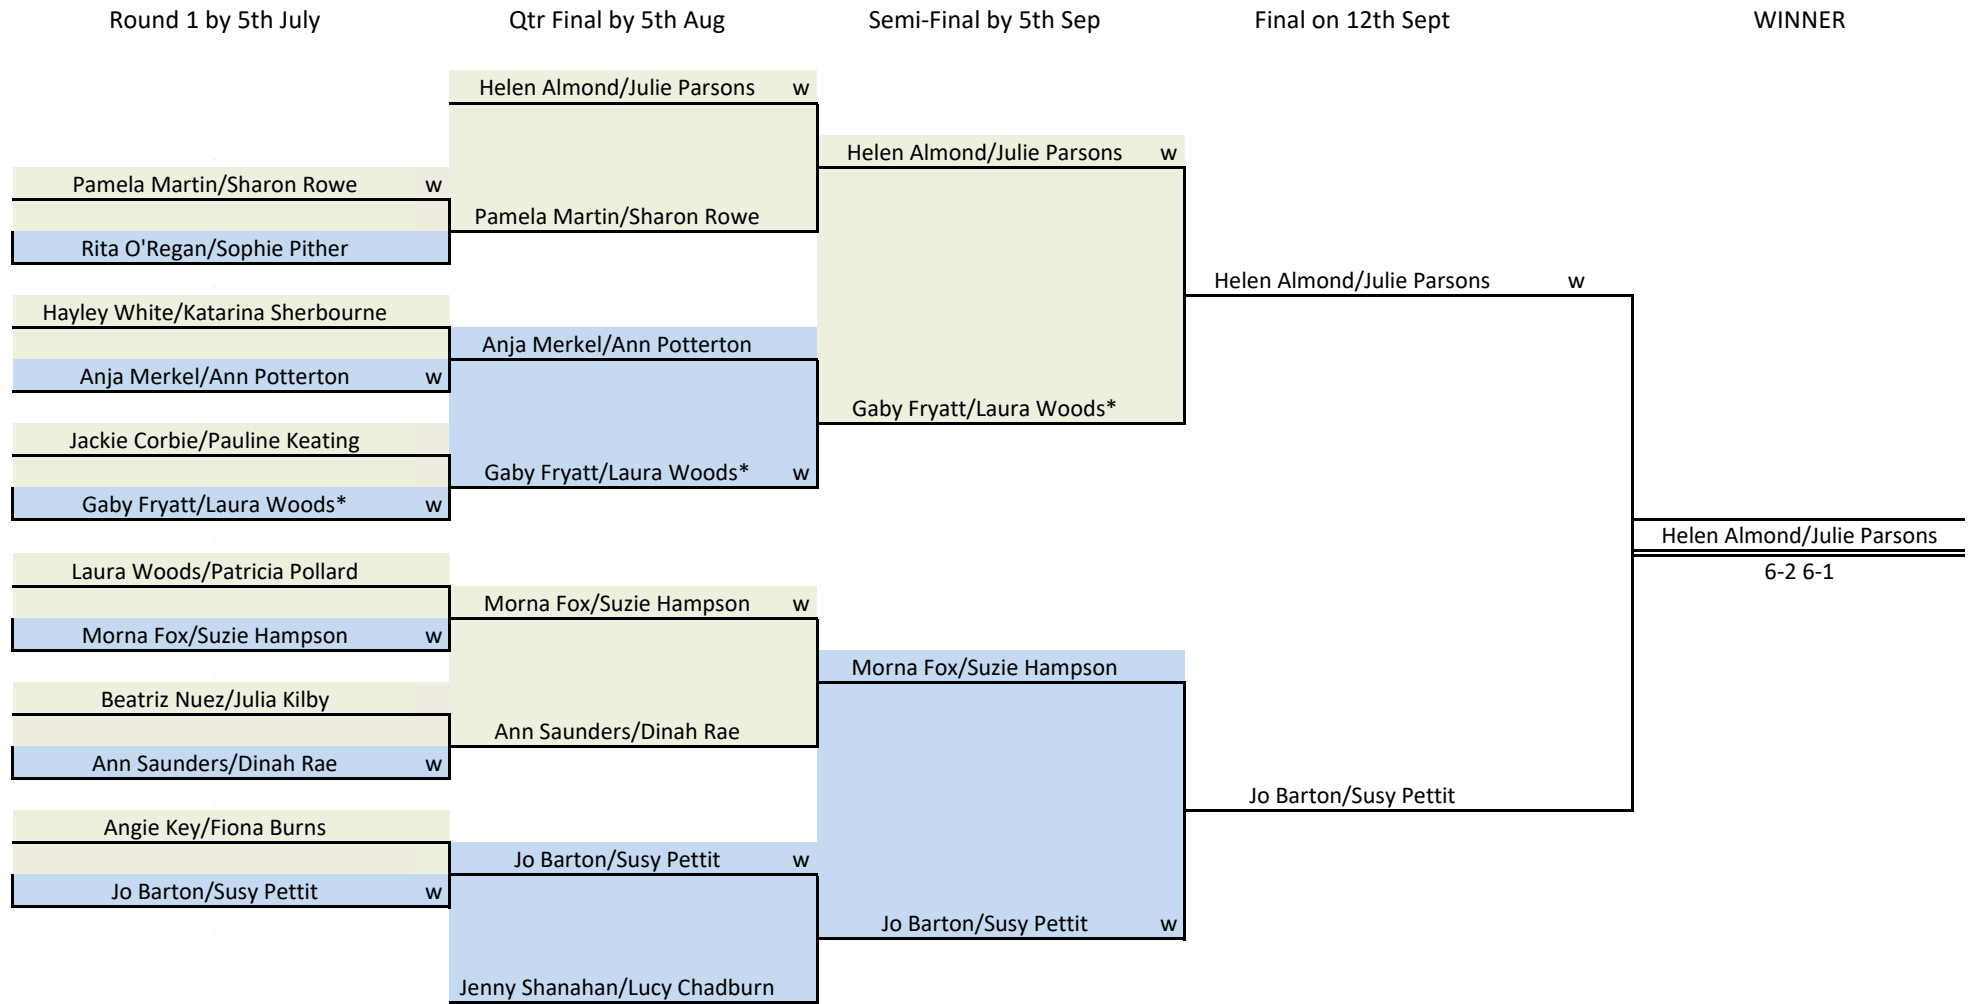

Hove Park Club Tournament 2021

Ladies Doubles

12/09/2021