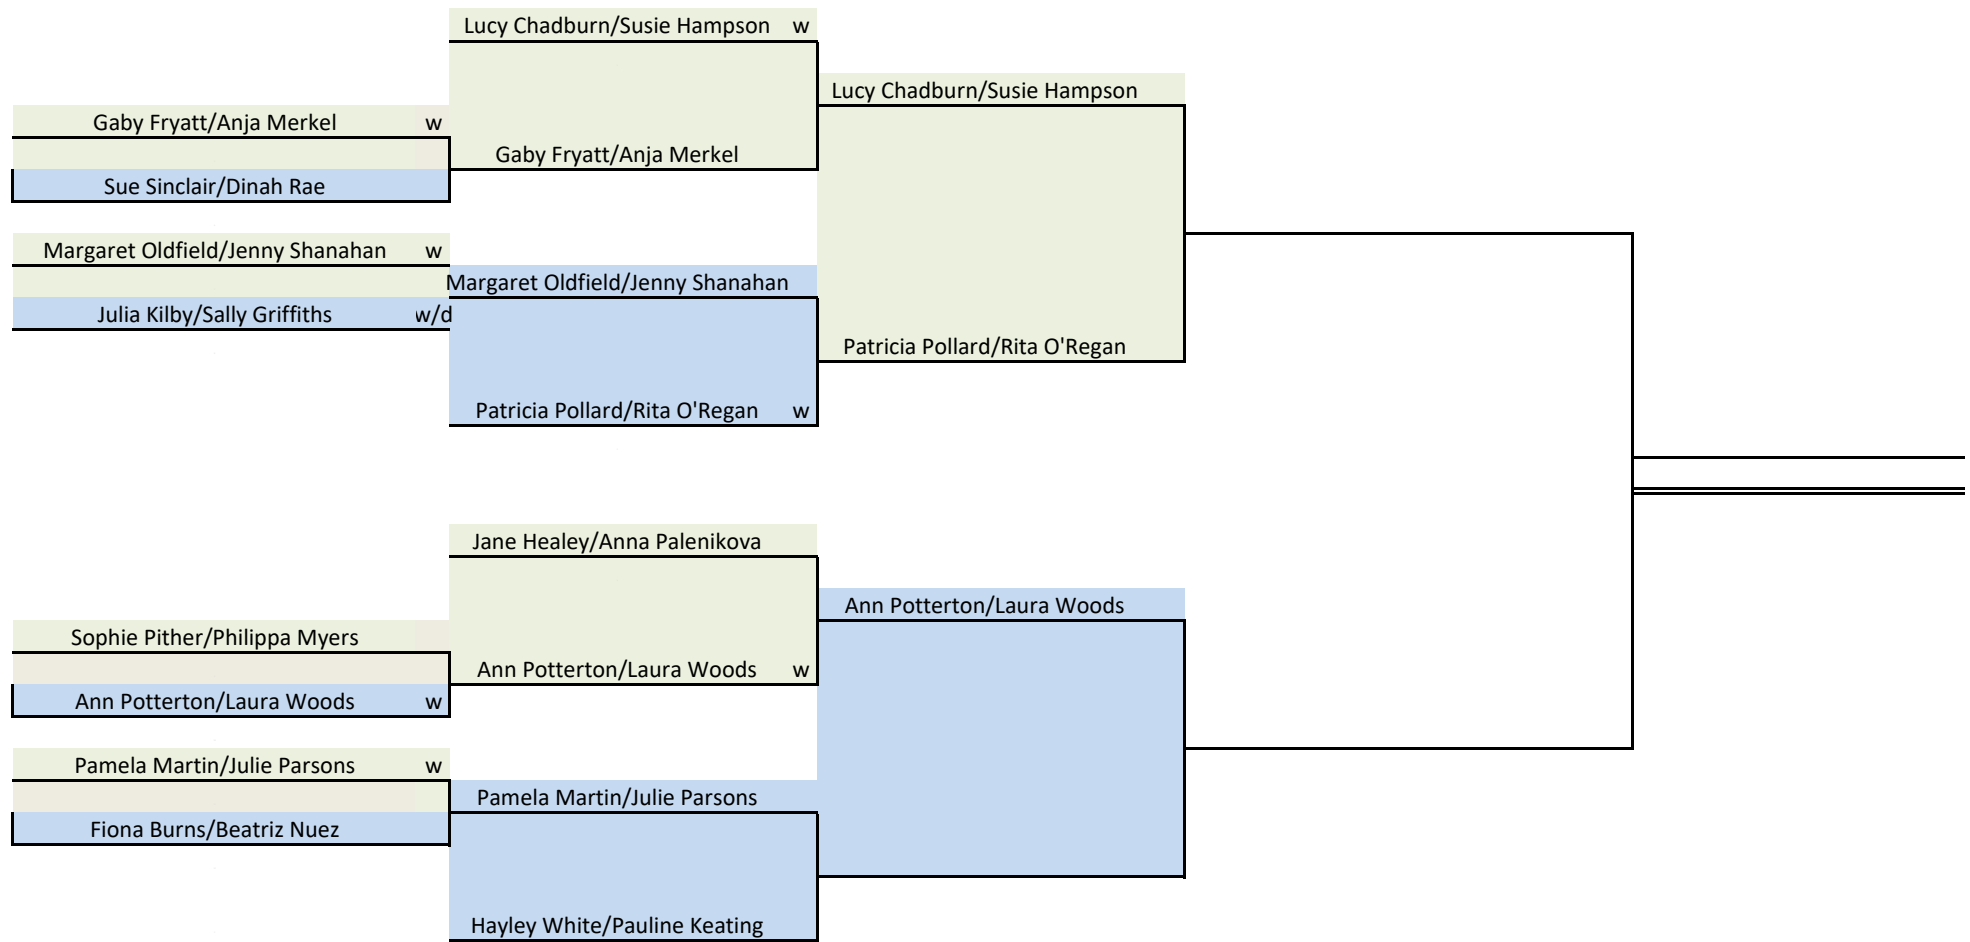

### Ladies Doubles

Round 1 by 5th July

Qtr Final by 5th Aug

Semi-Final by 5th Sep

Final on 11th Sept

WINNER

29/07/2022